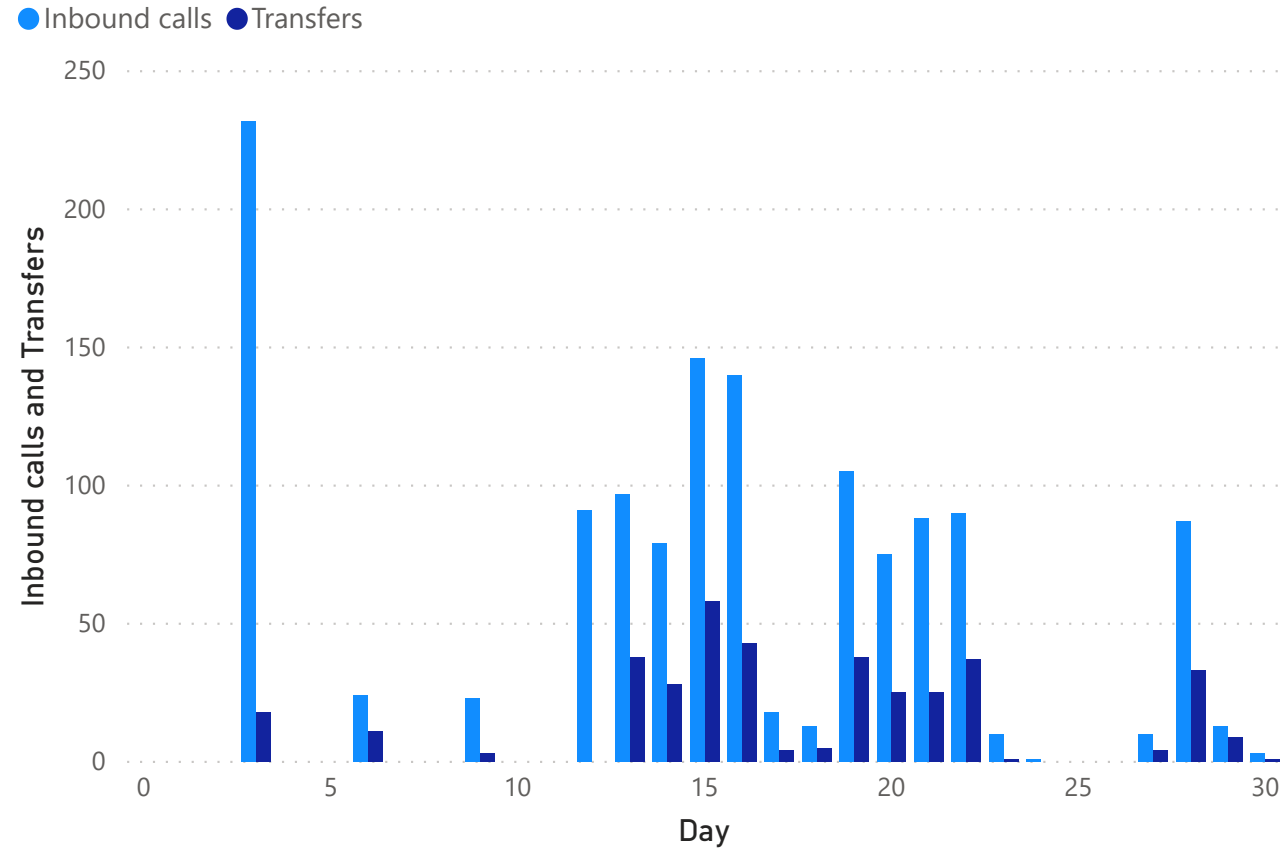

1345
Inbound calls

Inbound calls and Transfers by Day

Scans by Day

53K
Scans

I directly impacted
57,763 voters

Primary Tasks per Day Worked

Task by Amount Completed

Scans on Day 5

8019

Scans

I tracked **16** different tasks. The first treemap shows you how many tasks were performed that day (and which tasks). The second treemap shows the total of each task completed. Select a day to see the breakdown of each tracked task after hovering over the section on the right.

Scans of envelopes were initially estimates until the final two days. Calls at first and archived documents were also informed estimates. If the envelope count does not match the official count published by the county, that is because the county numbers are correct and mine were based on batch estimation. Other details will be covered in a future video presentation.