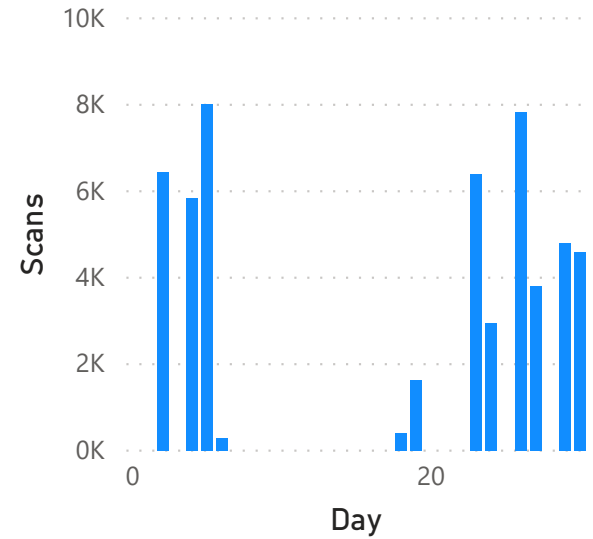

1345
Inbound calls

Inbound calls and Transfers by Day

Scans by Day

53K
Scans

I directly impacted
57,763 voters

Primary Tasks per Day Worked

Task by Amount Completed

Scans on Day 5

8019

Scans

I tracked **16** different tasks. The first treemap shows you how many tasks were performed that day (and which tasks). The second treemap shows the total of each task completed. Select a day to see the breakdown of each tracked task after hovering over the section on the right.

Scans of envelopes were initially estimates until the final two days. Calls at first and archived documents were also informed estimates. If the envelope count does not match the official count published by the county, that is because the county numbers are correct and mine were based on batch estimation. Other details will be covered in a future video presentation.